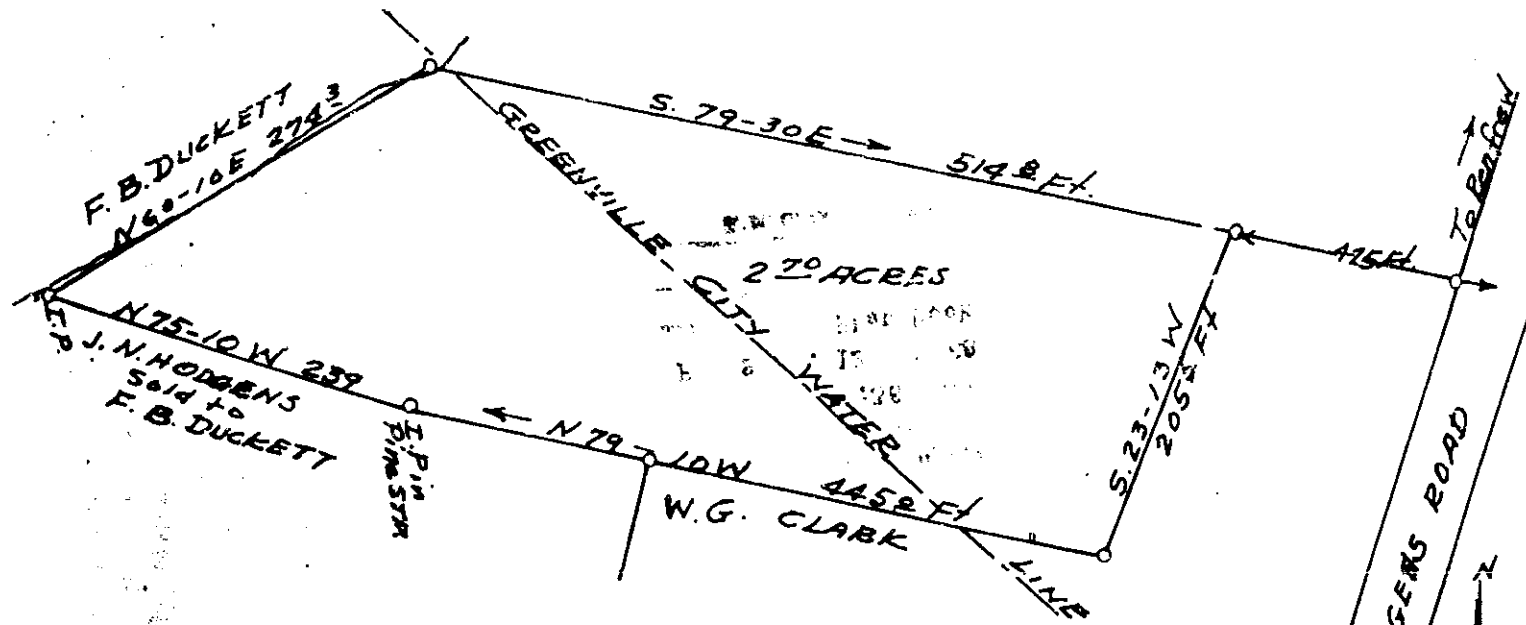

# Plat Book SSS Page 113

SSS-113

PLAT OF PROPERTY OF  
 GEORGE A. WALDROP.

Sold to  
 F. B. DUCKETT  
 Near RENFREW PLANT.  
 BATESTWP. GREENVILLE CO.  
 SOUTH CAROLINA  
 AUG. 26, 1968

TERMINAL  
 SURVEY BY  
 Terry T. Dill  
 Eng. C. E. & L. S. No 104

6137

Photo 1. C. C. SSS-113

Recorded Sept. 12, 1968 at 4:36 P. M., #6437.

SCALE 1" = 100'